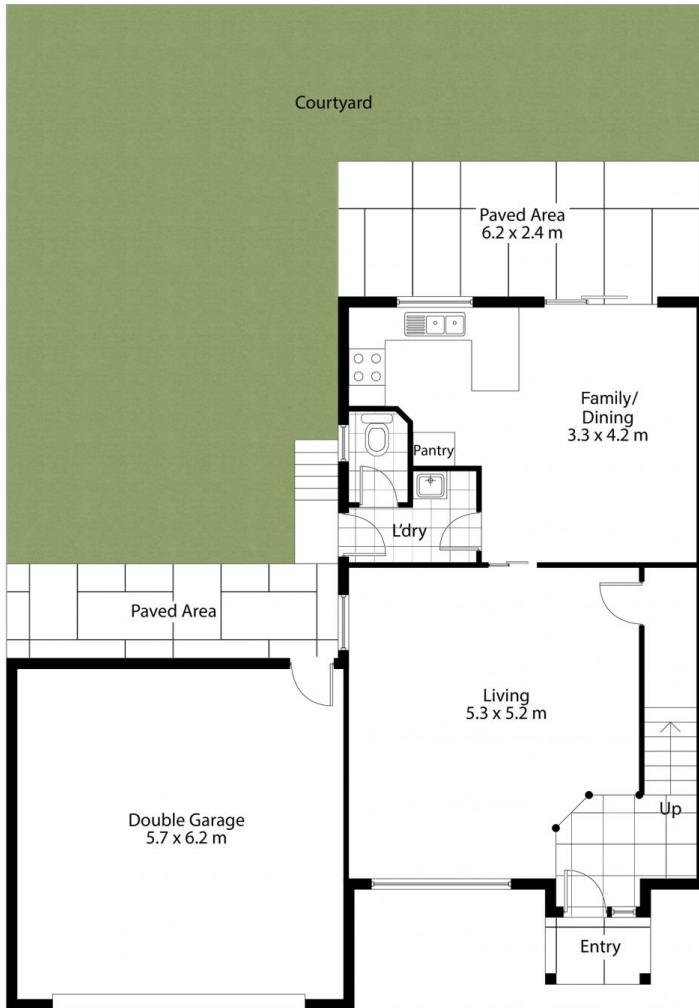

4/43 Dewberry Close MENAI NSW

3 2 2

Motivated Vendor wants this Sold!
Spacious Duplex in Original condition
3 Bedrooms, main with walk-in, ensuite,
Generous lounge dining, with storage
Bright kitchen/family with access to garden
Use of private pool, tennis court and Clubhouse
Minutes walk to Menai Central, shops, transport

Building Size : 252 sqm
View : <https://www.crippsandcripps.com.au/sale/nsw/sutherland/menai/residential/semi-detached/7923784>

Alice Kelly
02 9523 6511

GROUND FLOOR

FIRST FLOOR

4/43 Dewberry Close, Menai