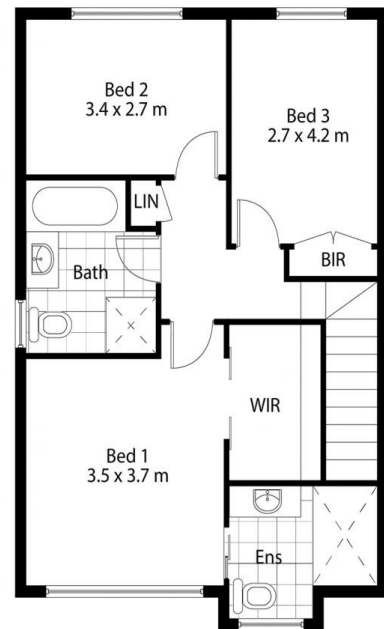

4/43 Dewberry Close MENAI NSW

3 2 2

Motivated Vendor wants this Sold!
Spacious Duplex in Original condition
3 Bedrooms, main with walk-in, ensuite,
Generous lounge dining, with storage
Bright kitchen/family with access to garden
Use of private pool, tennis court and Clubhouse
Minutes walk to Menai Central, shops, transport

Building Size : 252 sqm
View : <https://www.crippsandcripps.com.au/sale/nsw/sutherland/menai/residential/semi-detached/7923784>

Alice Kelly
02 9523 6511

GROUND FLOOR

FIRST FLOOR

4/43 Dewberry Close, Menai