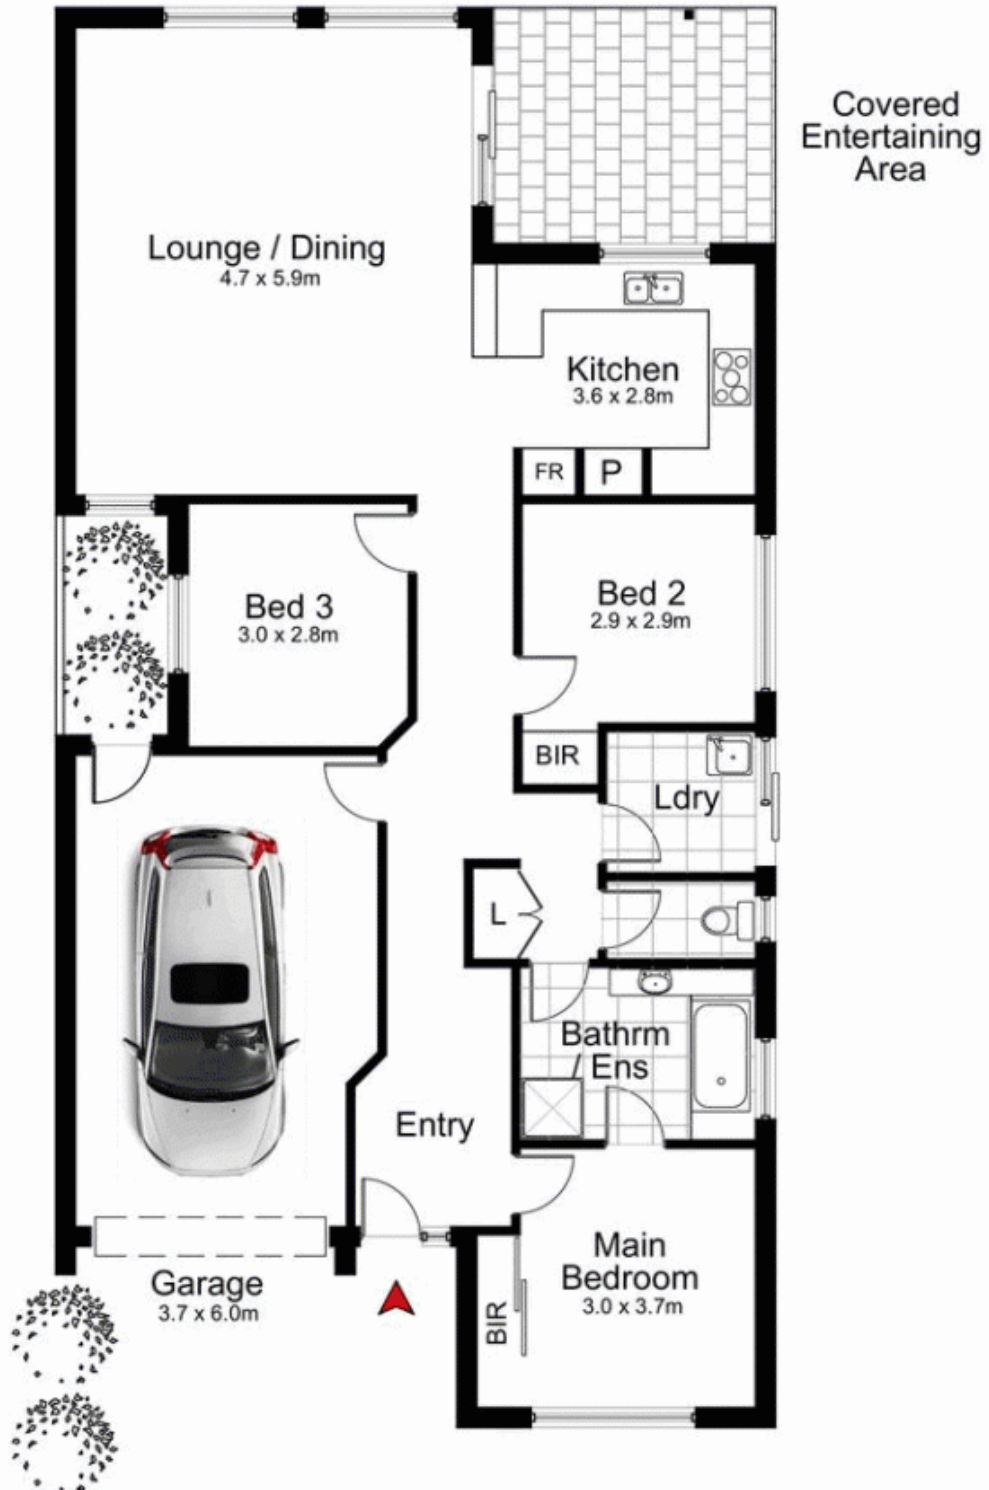

Alice Kelly
02 9523 6511

39 Blackthorn Circuit, MENAI

DISCLAIMER: All care has been taken in preparing this floor plan, however the accuracy is not guaranteed and no liability will be accepted for any reliance placed upon it.
Produced by SYDNEY MEDIA PROJECTS mob: 0414 697 215 email: sydneymediaprojects@gmail.com