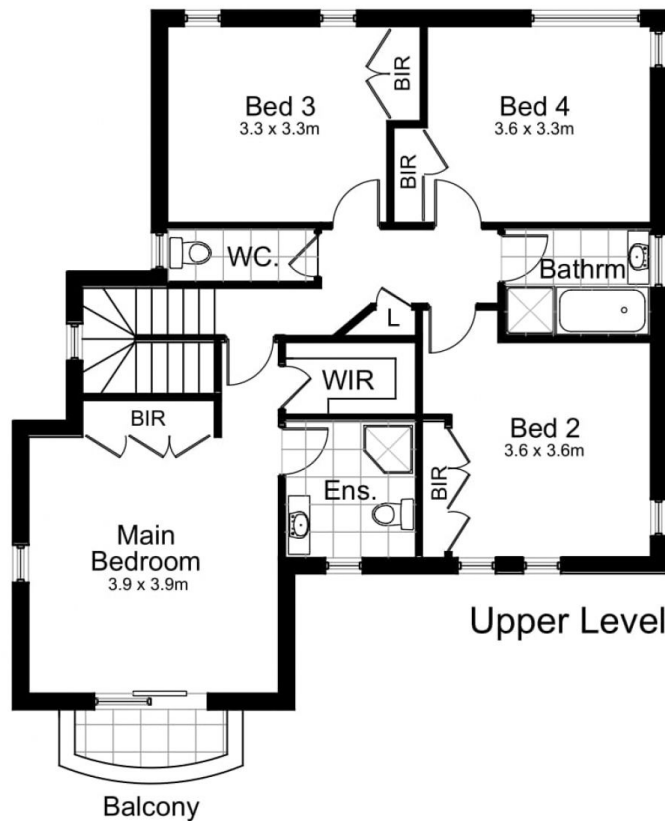

31 Link Circuit, MENAI

DISCLAIMER: All care has been taken in preparing this floor plan, however the accuracy is not guaranteed and no liability will be accepted for any reliance placed upon it.
Produced by SYDNEY MEDIA PROJECTS mob: 0414 697 215 email: sydneymediaprojects@gmail.com