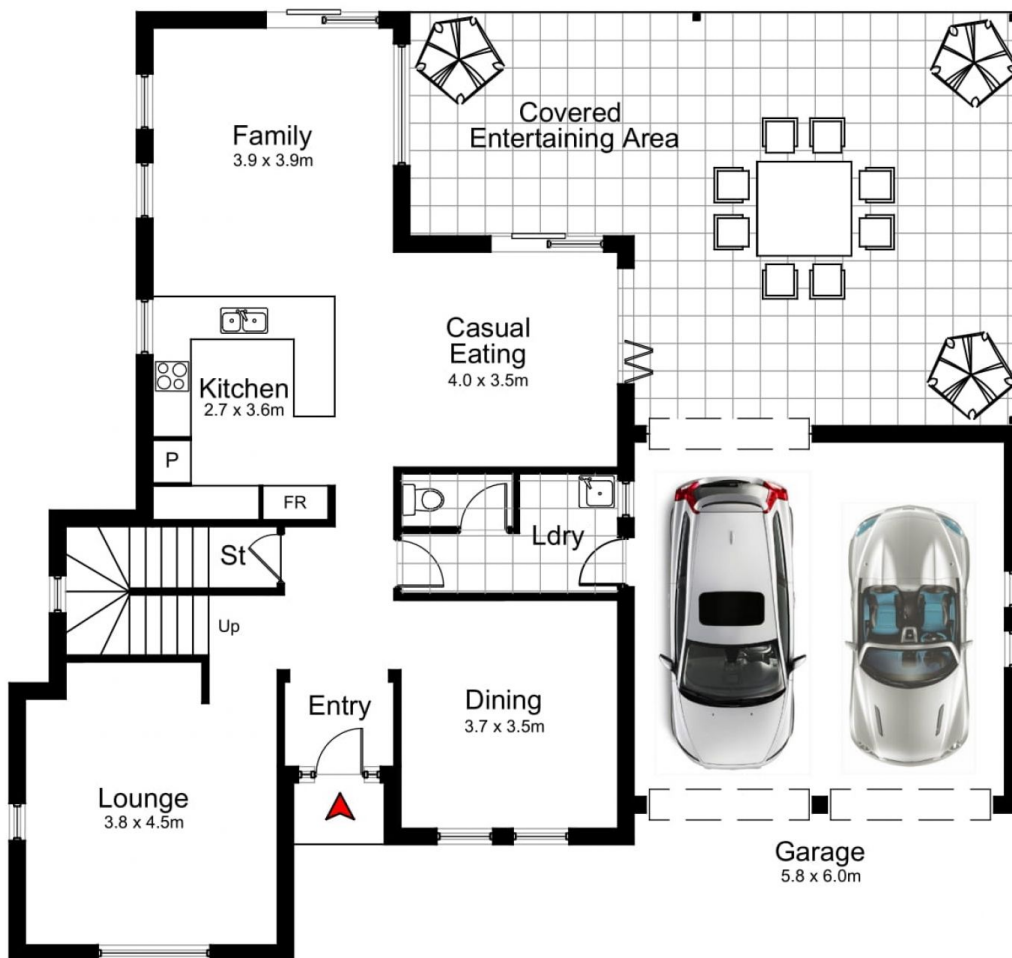

31 Link Circuit, MENAI

DISCLAIMER: All care has been taken in preparing this floor plan, however the accuracy is not guaranteed and no liability will be accepted for any reliance placed upon it.
Produced by SYDNEY MEDIA PROJECTS mob: 0414 697 215 email: sydneymediaprojects@gmail.com