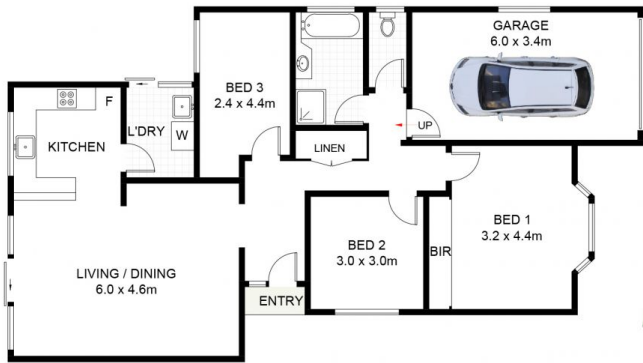

SITE PLAN
(NOT TO SCALE)

37 Blackthorn Circuit, Menai