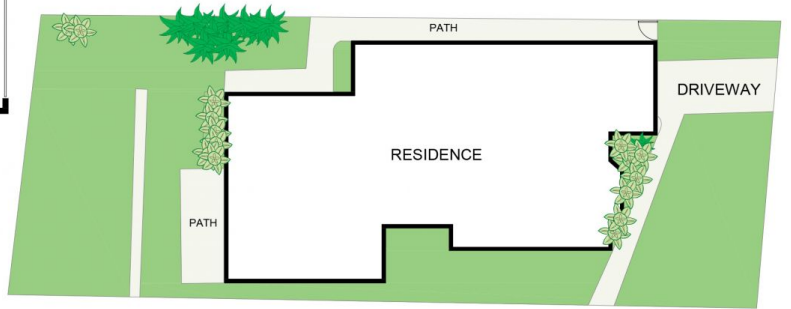

SITE PLAN
(NOT TO SCALE)

37 Blackthorn Circuit, Menai