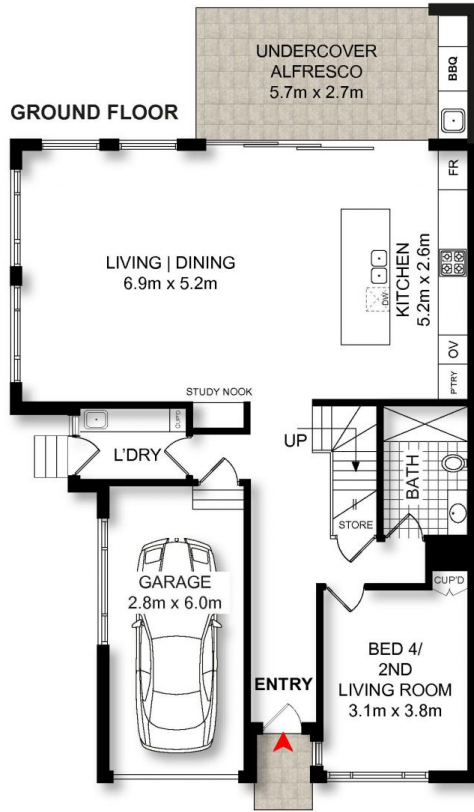

Designer kitchen that offers 80mm Caesarstone benchtop and Caesarstone splashback, quality Bosch appliances and plenty of storage

Spacious bedrooms all with built-in robes, main with ensuite and walk-in robe

Alfresco entertaining area with outdoor kitchen and barbecue

West facing yard with sparkling swimming pool and level

Jason Hawes
02 9523 6511

Danielle Belshaw
02 9523 6511

9B Yathong Road, Caringbah

This is for illustrative purposes only. All dimensions are approximations. These illustrations do not constitute part of any legal documents

SITE PLAN (not to scale)

UPPER FLOOR